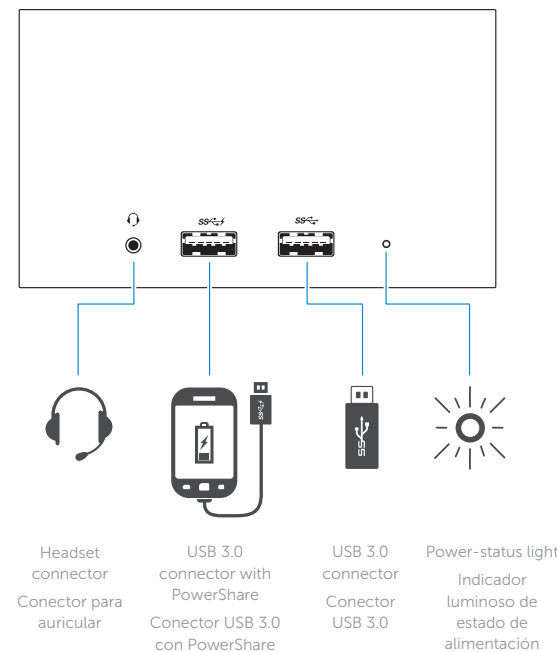

Dell Wireless Docking Station

WLD15

Quick Start Guide Guía de inicio rápido

Features
Funciones

dell.com/support
dell.com/contactdell
dell.com/regulatory_compliance

Regulatory model: **WLD15**
Modelo normativo: **WLD15**