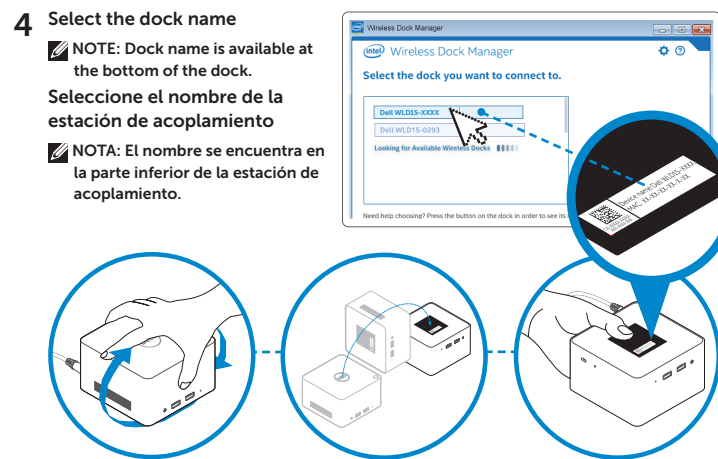

Dell Wireless Docking Station

WLD15

Quick Start Guide Guía de inicio rápido

Features
Funciones

dell.com/support
dell.com/contactdell
dell.com/regulatory_compliance

Regulatory model: **WLD15**
Modelo normativo: **WLD15**