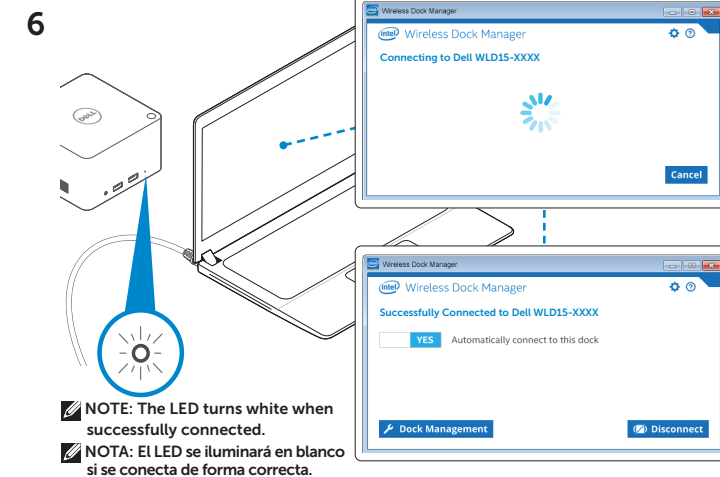

Dell Wireless Docking Station

WLD15

Quick Start Guide Guía de inicio rápido

Features
Funciones

dell.com/support
dell.com/contactdell
dell.com/regulatory_compliance

Regulatory model: **WLD15**
Modelo normativo: **WLD15**