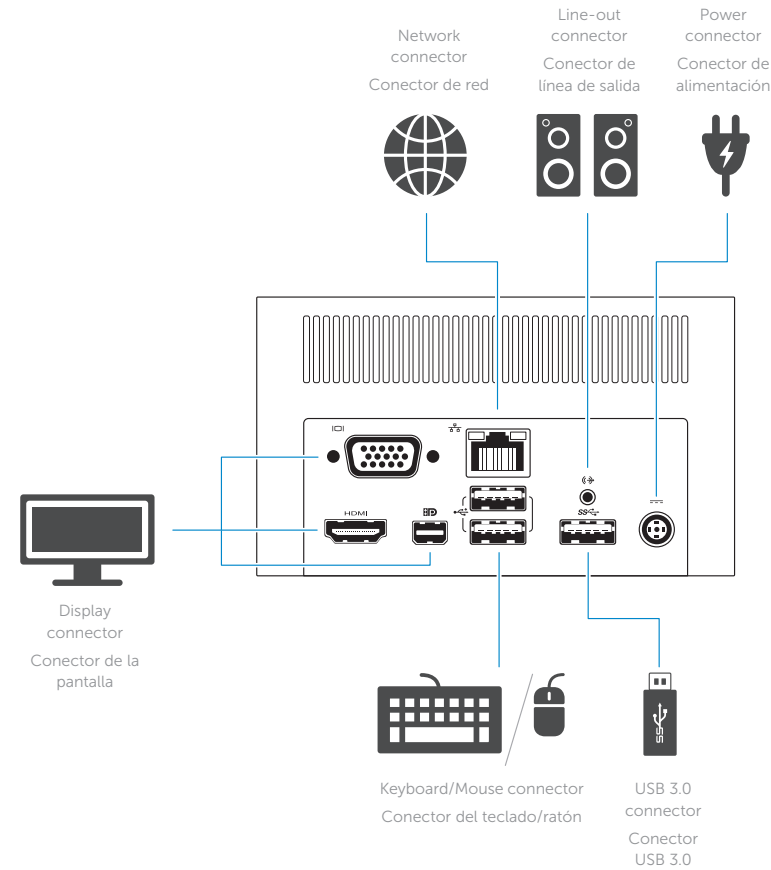

Dell Wireless Docking Station

WLD15

Quick Start Guide Guía de inicio rápido

Features
Funciones

dell.com/support
dell.com/contactdell
dell.com/regulatory_compliance

Regulatory model: **WLD15**
Modelo normativo: **WLD15**