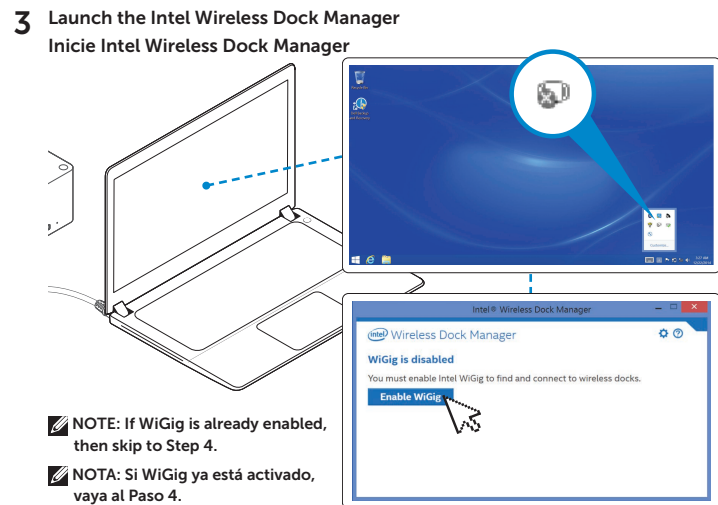

Dell Wireless Docking Station

WLD15

Quick Start Guide Guía de inicio rápido

Features
Funciones

dell.com/support
dell.com/contactdell
dell.com/regulatory_compliance

Regulatory model: **WLD15**
Modelo normativo: **WLD15**